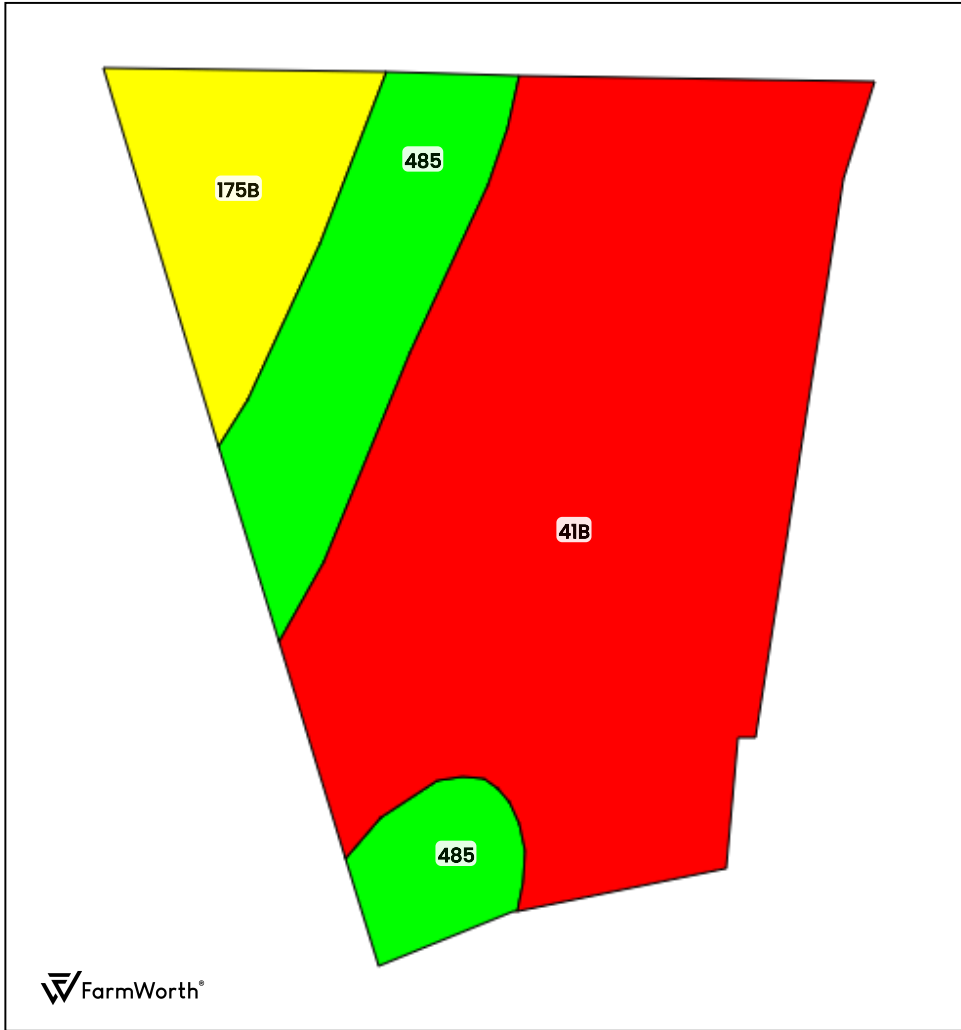

TEN ACRE HUNTING CLUB, LLC (12.45 AC TOTAL, 0 AC TILLABLE)

TOTAL SOILS

County: Lee County, IA
 Location: 27-67N-5W
 Township: Jefferson
 Acres: 12.45
 Date: 06/02/2026

FarmWorth, LLC makes no warranties, express or implied, regarding the accuracy of any information provided through FarmWorth.com. User is solely responsible for independently verifying all information prior to use and waives any claims against FarmWorth, LLC arising from inaccuracies in such information.

Code	Description	Acres	% of field	IA CSR2	Overall NCCPI	Soil Class (Irr)	Soil Class (Non-Irr)	Drainage Class
41B	Sparta loamy sand, 2 to 7 percent slopes	8.53	68.48 %	33	45	2	4	Excessively drained
485	Spillville loam, 0 to 2 percent slopes	2.45	19.65 %	86	93	-	2	Moderately well drained
175B	Dickinson fine sandy loam, 2 to 5 percent slopes	1.48	11.87 %	50	57	-	3	Well drained
Average:				45.4	55.9			