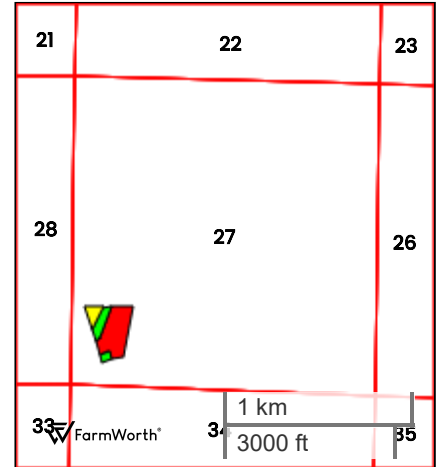

TEN ACRE HUNTING CLUB, LLC (12.45 AC TOTAL, 0 AC TILLABLE)

TOTAL SOILS

County: Lee County, IA
 Location: 27-67N-5W
 Township: Jefferson
 Acres: 12.45
 Date: 06/02/2026

FarmWorth, LLC makes no warranties, express or implied, regarding the accuracy of any information provided through FarmWorth.com. User is solely responsible for independently verifying all information prior to use and waives any claims against FarmWorth, LLC arising from inaccuracies in such information.